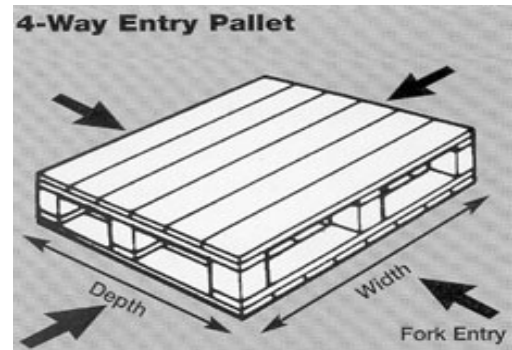

4-Way Entry Pallet

Contact Us For Your Pallet Requirement